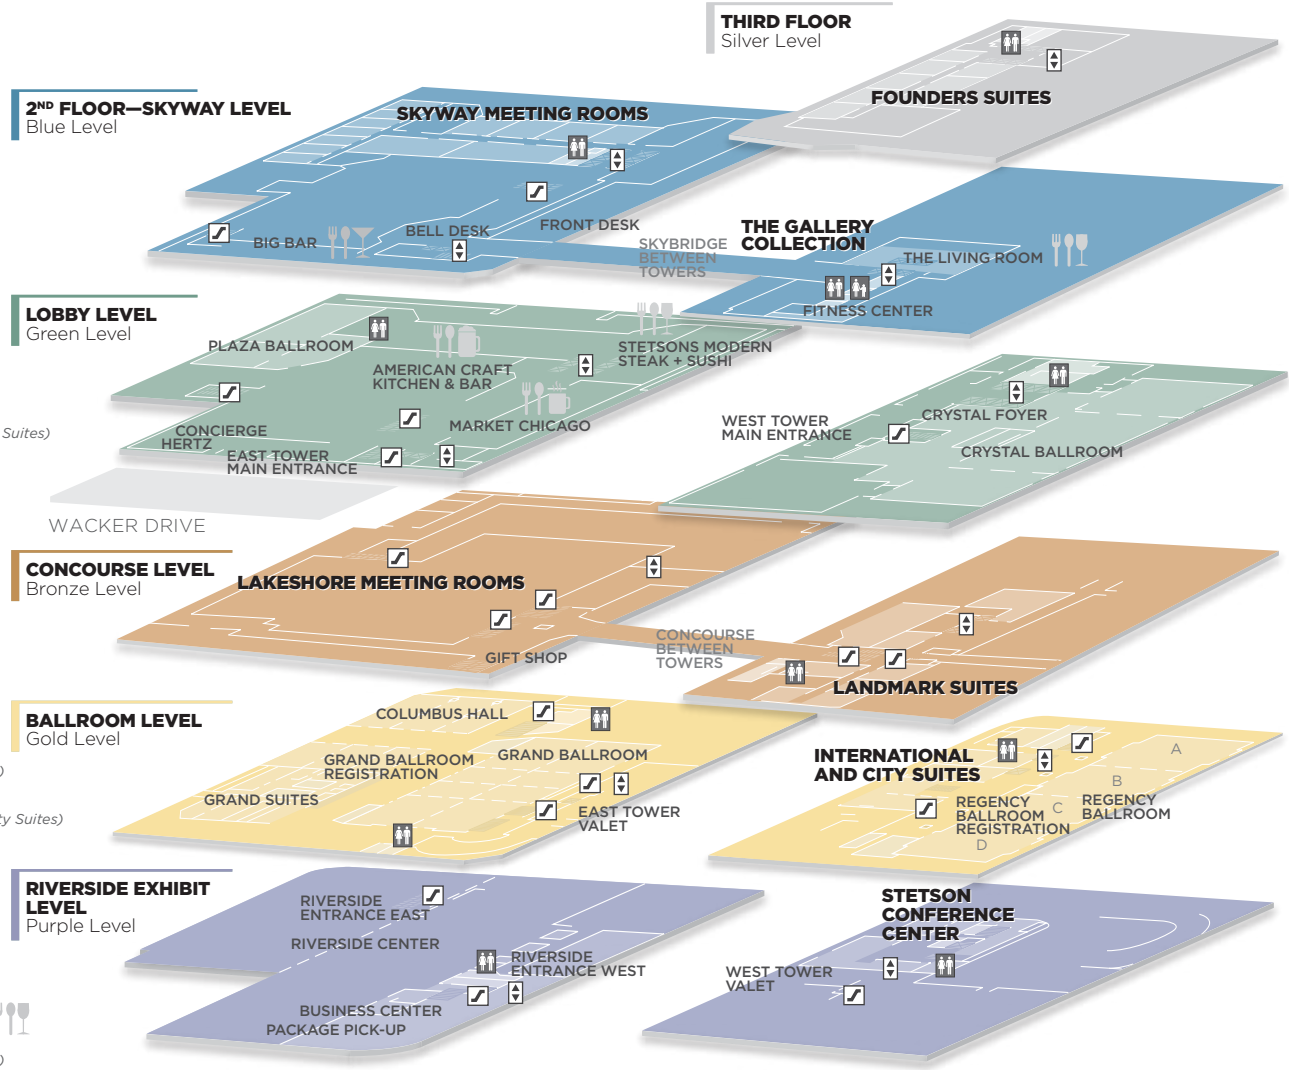

EAST TOWER

WEST TOWER

- ACAPULCO** (*International and City Suites*)
West Tower, Ballroom Level
- ADDAMS** (*Founders Suites*)
West Tower, Third Floor
- ADDAMS FOYER**
West Tower, Third Floor
- AMERICAN CRAFT KITCHEN & BAR**
East Tower, Lobby Level
- ATLANTA** (*International and City Suites*)
West Tower, Ballroom Level
- BELL DESK**
East Tower, Skyway Level
- BIG BAR**
East Tower, Skyway Level
- BURNHAM** (*Founders Suites*)
West Tower, Third Floor
- BUSINESS CENTER, PACKAGE ROOM**
East Tower, Exhibit Level
- COLUMBIAN** (*Landmark Suites*)
West Tower, Concourse Level
- COLUMBUS HALL (ROOMS A-L)**
East Tower, Ballroom Level
- COMISKEY** (*Landmark Suites*)
West Tower, Concourse Level
- CONCIERGE**
East Tower, Lobby Level
- CRYSTAL BALLROOM**
West Tower, Lobby Level
- DUSABLE** (*Founders Suites*)
West Tower, Third Floor
- EAST TOWER MAIN ENTRANCE**
East Tower, Lobby Level
- EAST TOWER VALET**
East Tower, Ballroom Level
- FIELD** (*Founders Suites*)
West Tower, Third Floor
- FITNESS CENTER**
West Tower, Skyway Level
- FRONT DESK**
East Tower, Skyway Level
- THE GALLERY COLLECTION**
West Tower, Skyway Level
- GIFT SHOP**
East Tower, Concourse Level
- GOLD COAST** (*Landmark Suites*)
West Tower, Concourse Level
- GRAND BALLROOM**
East Tower, Ballroom Level
- GRAND SUITES**
East Tower, Ballroom Level
- HAYMARKET** (*Landmark Suites*)
West Tower, Concourse Level
- HERTZ**
East Tower, Lobby Level
- HONG KONG** (*International and City Suites*)
West Tower, Ballroom Level
- HORNER** (*Founders Suites*)
West Tower, Third Floor
- THE LIVING ROOM**
West Tower, Skyway Level
- MARKET CHICAGO**
East Tower, Lobby Level
- MCCORMICK** (*Founders Suites*)
West Tower, Third Floor
- MICHIGAN** (*Lakeshore Meeting Rooms*)
East Tower, Concourse Level
- MONROE** (*Lakeshore Meeting Rooms*)
East Tower, Concourse Level
- NEW ORLEANS** (*International and City Suites*)
West Tower, Ballroom Level
- OGDEN** (*Founders Suites*)
West Tower, Third Floor
- PICASSO** (*Landmark Suites*)
West Tower, Concourse Level
- PLAZA BALLROOM**
East Tower, Lobby Level
- RANDOLPH** (*Lakeshore Meeting Rooms*)
East Tower, Concourse Level
- REGENCY BALLROOM**
West Tower, Ballroom Level
- RIVERSIDE CENTER**
East Tower, Exhibit Level
- ROOSEVELT** (*Lakeshore Meeting Rooms*)
East Tower, Concourse Level
- SAN FRANCISCO** (*International and City Suites*)
West Tower, Ballroom Level
- SKYWAY MEETING ROOMS**
East Tower, Skyway Level
- SOLDIER FIELD** (*Landmark Suites*)
West Tower, Concourse Level
- STETSON CONFERENCE CENTER**
West Tower, Exhibit Level
- STETSONS MODERN STEAK + SUSHI**
East Tower, Lobby Level
- TORONTO** (*International and City Suites*)
West Tower, Ballroom Level
- WATER TOWER** (*Landmark Suites*)
West Tower, Concourse Level
- WEST TOWER VALET**
West Tower, Exhibit Level
- WRIGHT** (*Founders Suites*)
West Tower, Third Floor
- WRIGLEY** (*Landmark Suites*)
West Tower, Concourse Level